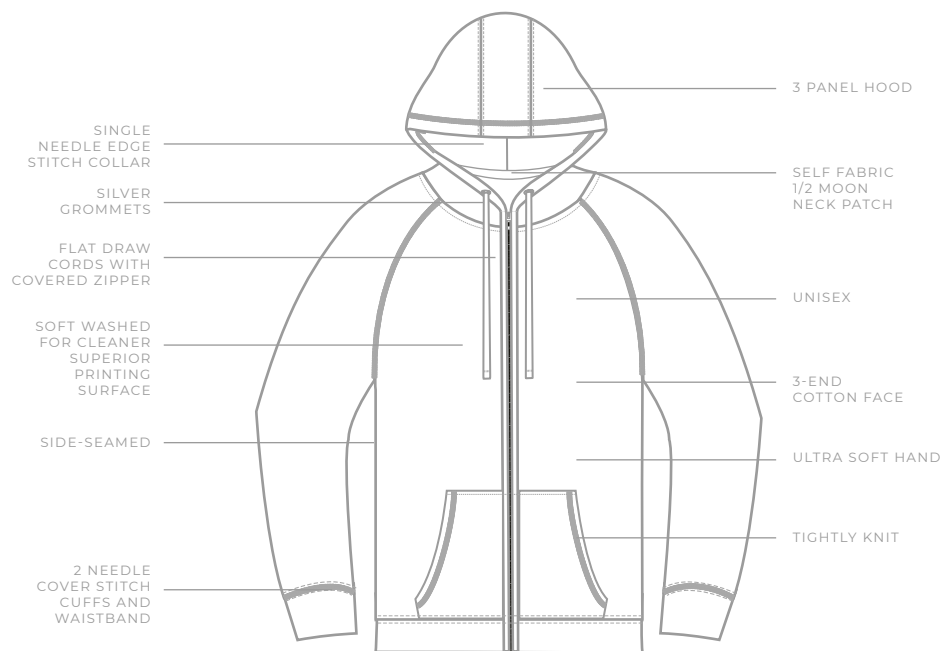

STYLE: M2781/M2781C

CATEGORY: FLEECE

NAME: PREMIUM FULL-ZIP HOODIE

### FABRIC

- 8.5 oz.
- 100% cotton-faced exterior
- 65/35 cotton/polyester blend
- Heathers 55/45 cotton/polyester
- 3-end fleece

tear  
away  
label

Detail	XS	S	M	L	XL	2XL	3XL	4XL	5XL	6XL
Chest Width	19.25	20.25	20.25	23.25	25.25	27.25	28.75			
Body Length	26	27	28	29	30	31	32			
Sleeve Length CBN	32.5	33.5	34.5	35.5	36.5	37.5	38.5			
Printable Area Chest Height	12	13	13.5	14	14.5	15	15.5			
Printable Area Sleeve Width (6 inches from Cuff Edge)	5.5	5.75	6	6.75	7.125	7.5	7.875			